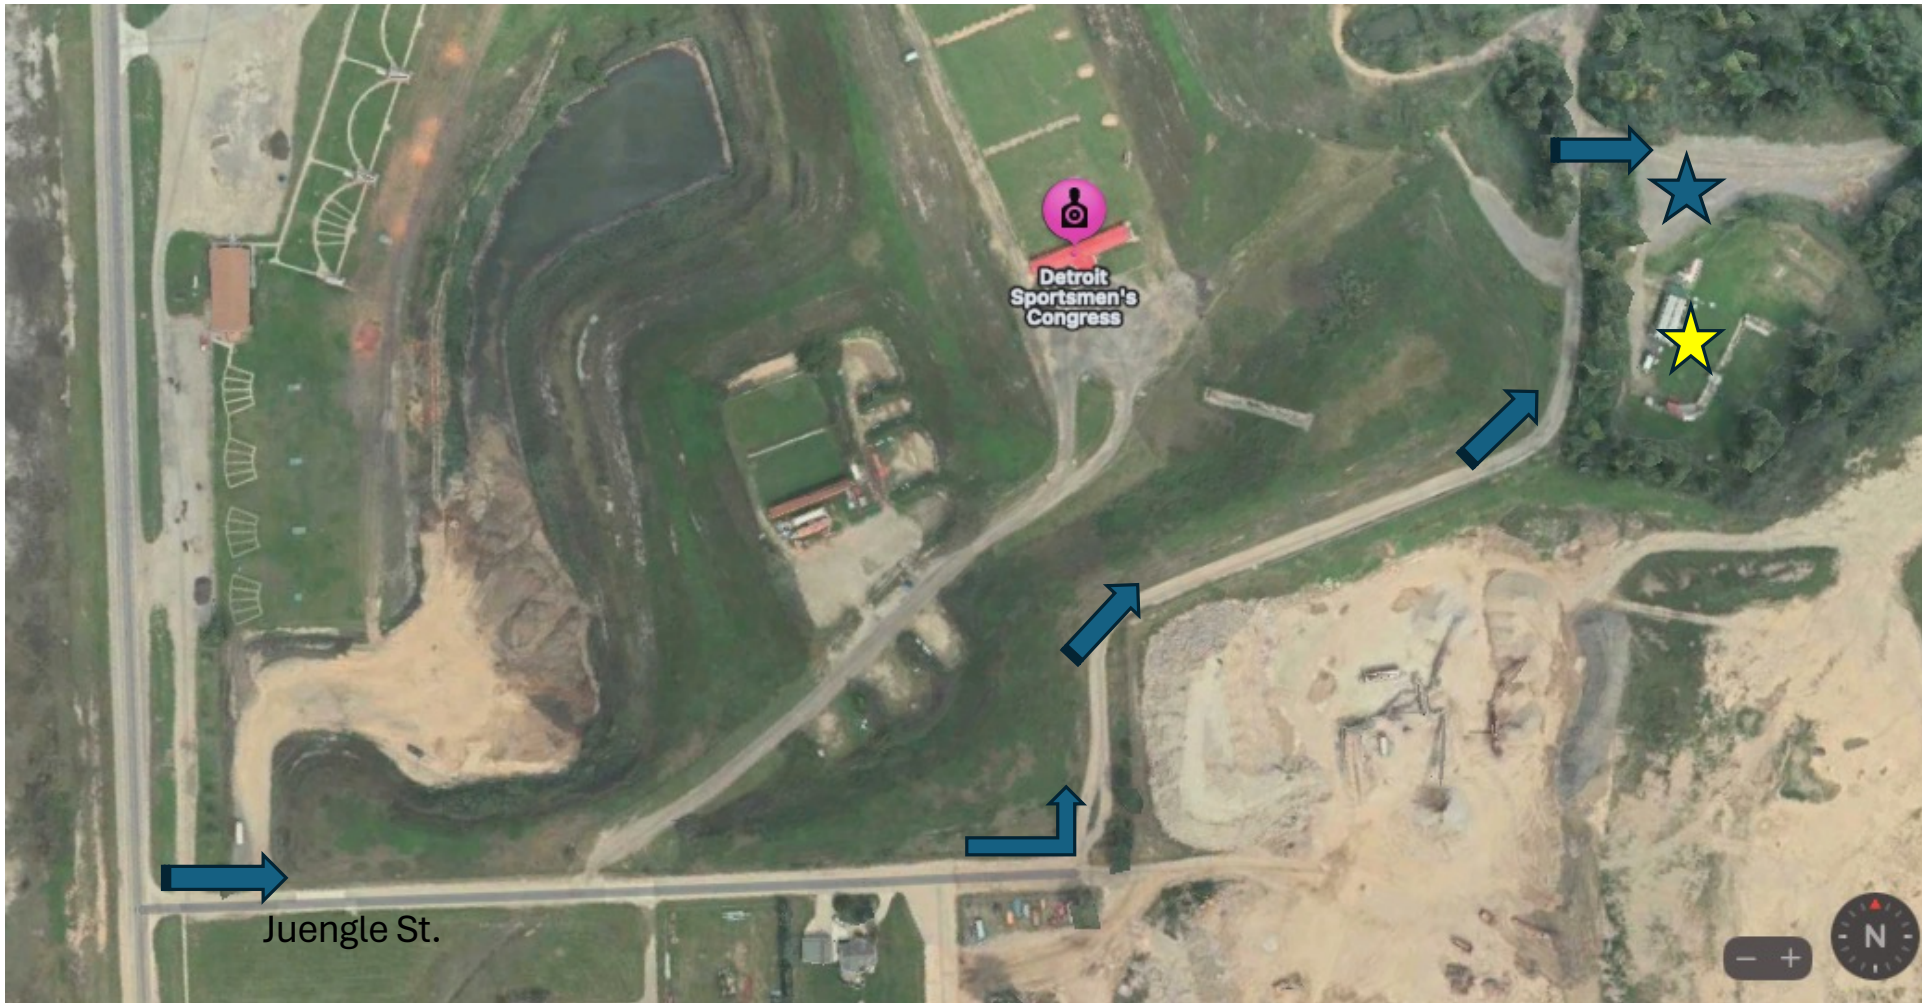

Directions to the cowboy range at DSC.

The star is the parking area for the cowboy range.

Follow Dequindre North to Hamlin road. The road is under construction, and you will need to drive around the road barricades to get by.

Continue north until Juengel St. and make a right. Follow it until it breaks to the left and you see the cowboy signs. Follow to the left down the hill. At the bottom of the hill on your right is the parking lot and range.

Note: No golf carts, four wheelers, etc. will be allowed past the parking area. No carts on the range.

Range address is:

49800 Dequindre, Utica, MI 48317

Blue star is the parking area. Yellow star is the range and registration cowboy building.